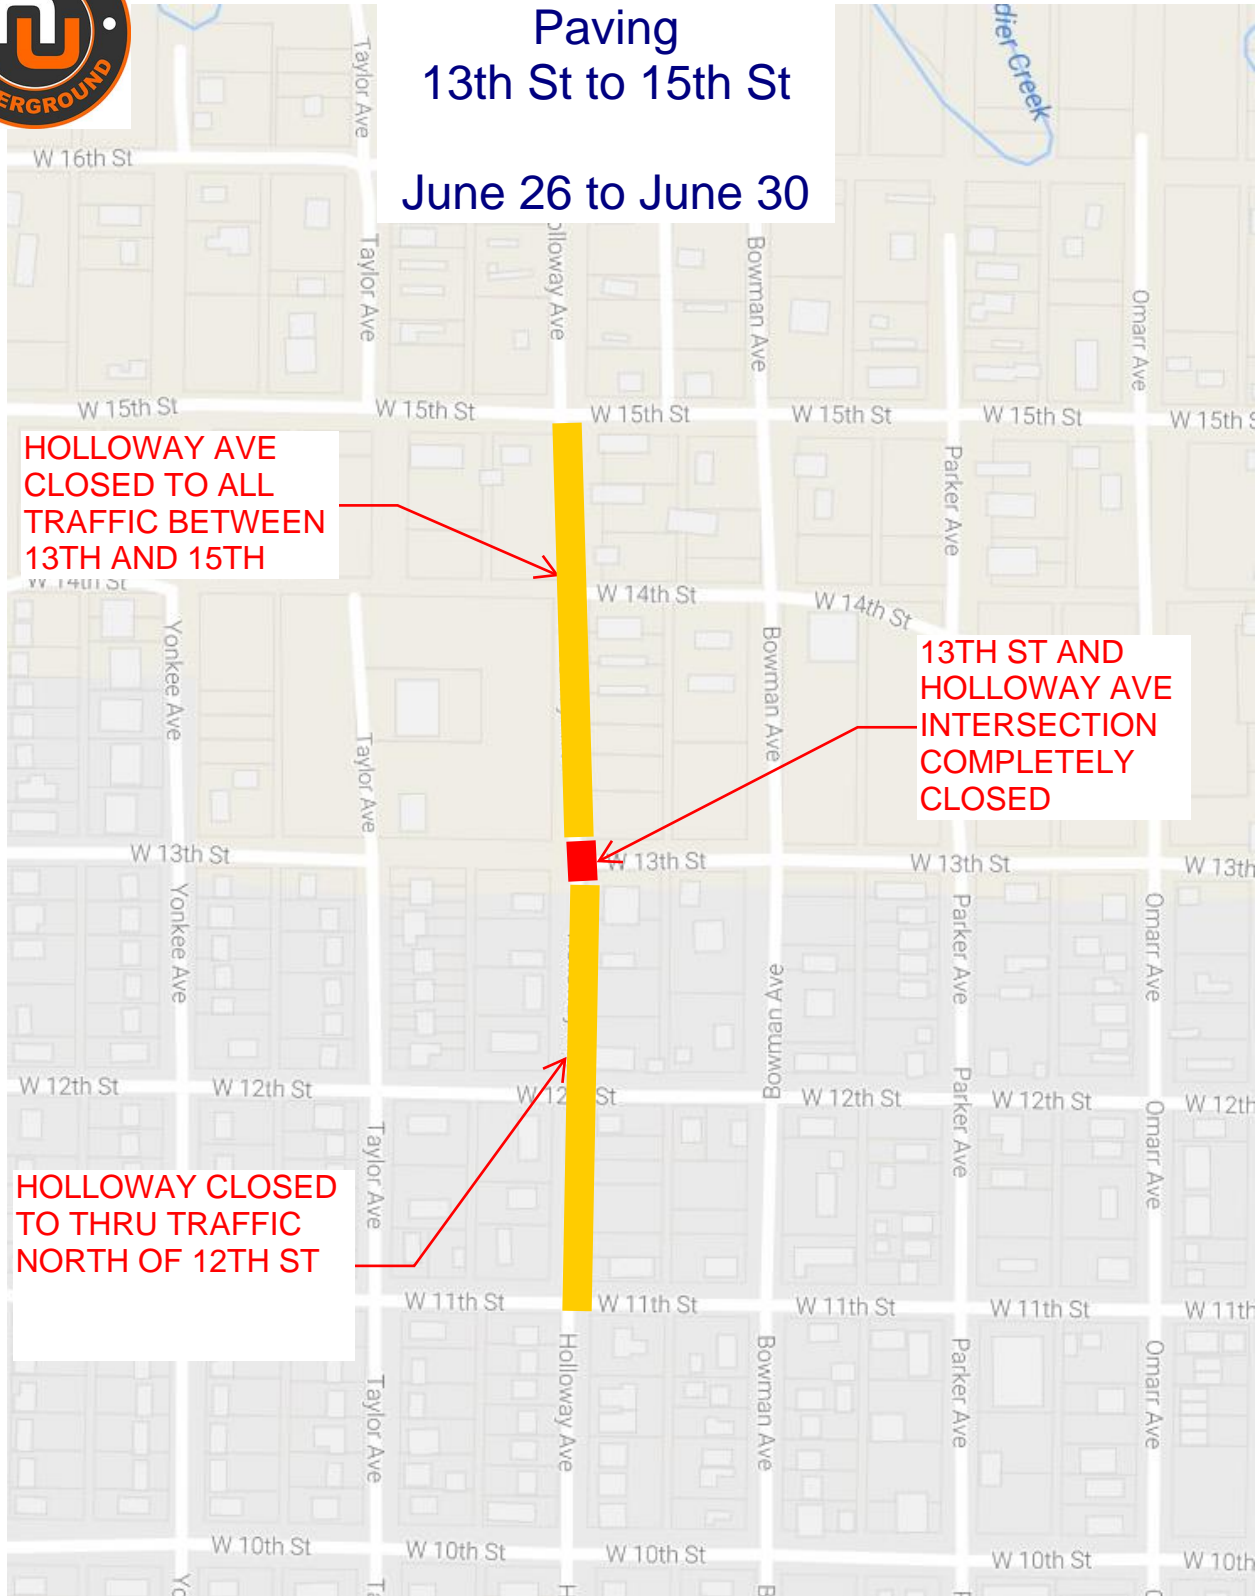

Holloway Avenue ROAD CLOSURE Paving 13th St to 15th St

June 26 to June 30

**HOLLOWAY AVE
CLOSED TO ALL
TRAFFIC BETWEEN
13TH AND 15TH**

**13TH ST AND
HOLLOWAY AVE
INTERSECTION
COMPLETELY
CLOSED**

**HOLLOWAY CLOSED
TO THRU TRAFFIC
NORTH OF 12TH ST**